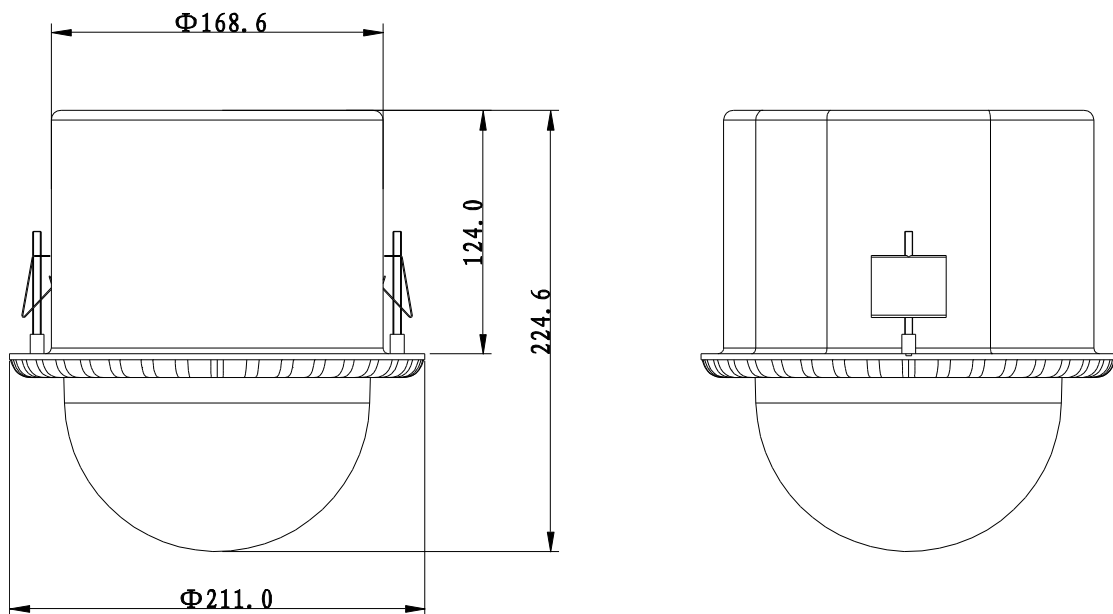

DH-SD6563E/65E/66E-H

Dimensions (mm)

DH-SD6563E/65E/66E-H (Outdoor)

DH-SD65C63E/65E/66E-H (Indoor in-ceiling)

DH-SD6563E/65E/66E-H

Accessories (only for Outdoor series)

		
DH-69FB	DH-PFA111	Power Supply

Accessories (Optional only for Outdoor series)