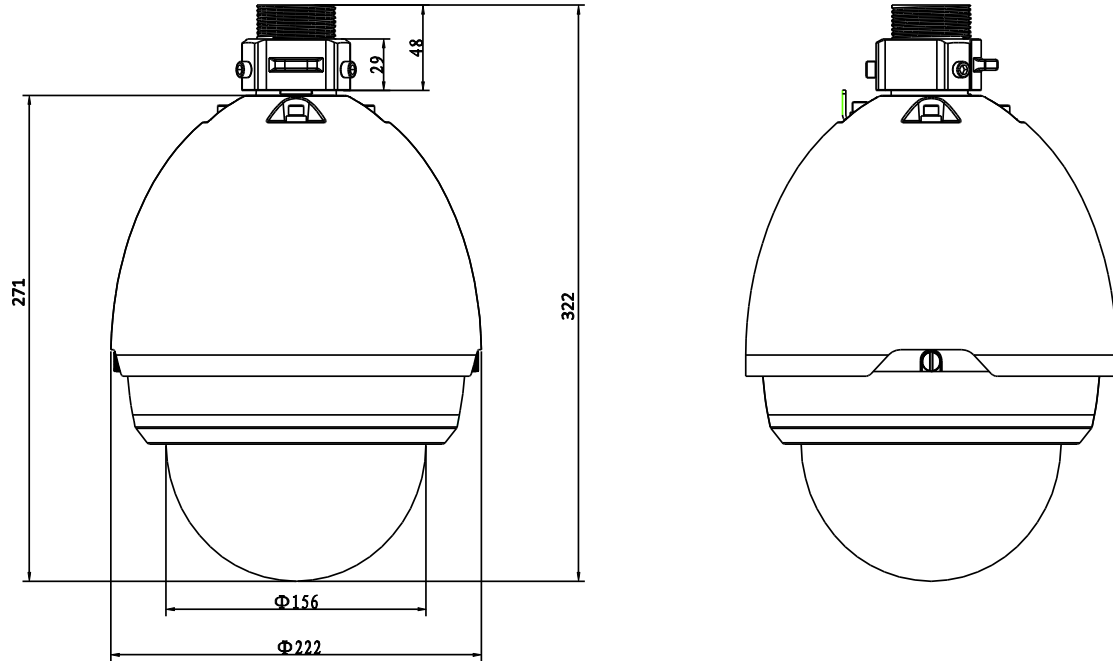

DH-SD6563E/65E/66E-H

Dimensions (mm)

DH-SD6563E/65E/66E-H (Outdoor)